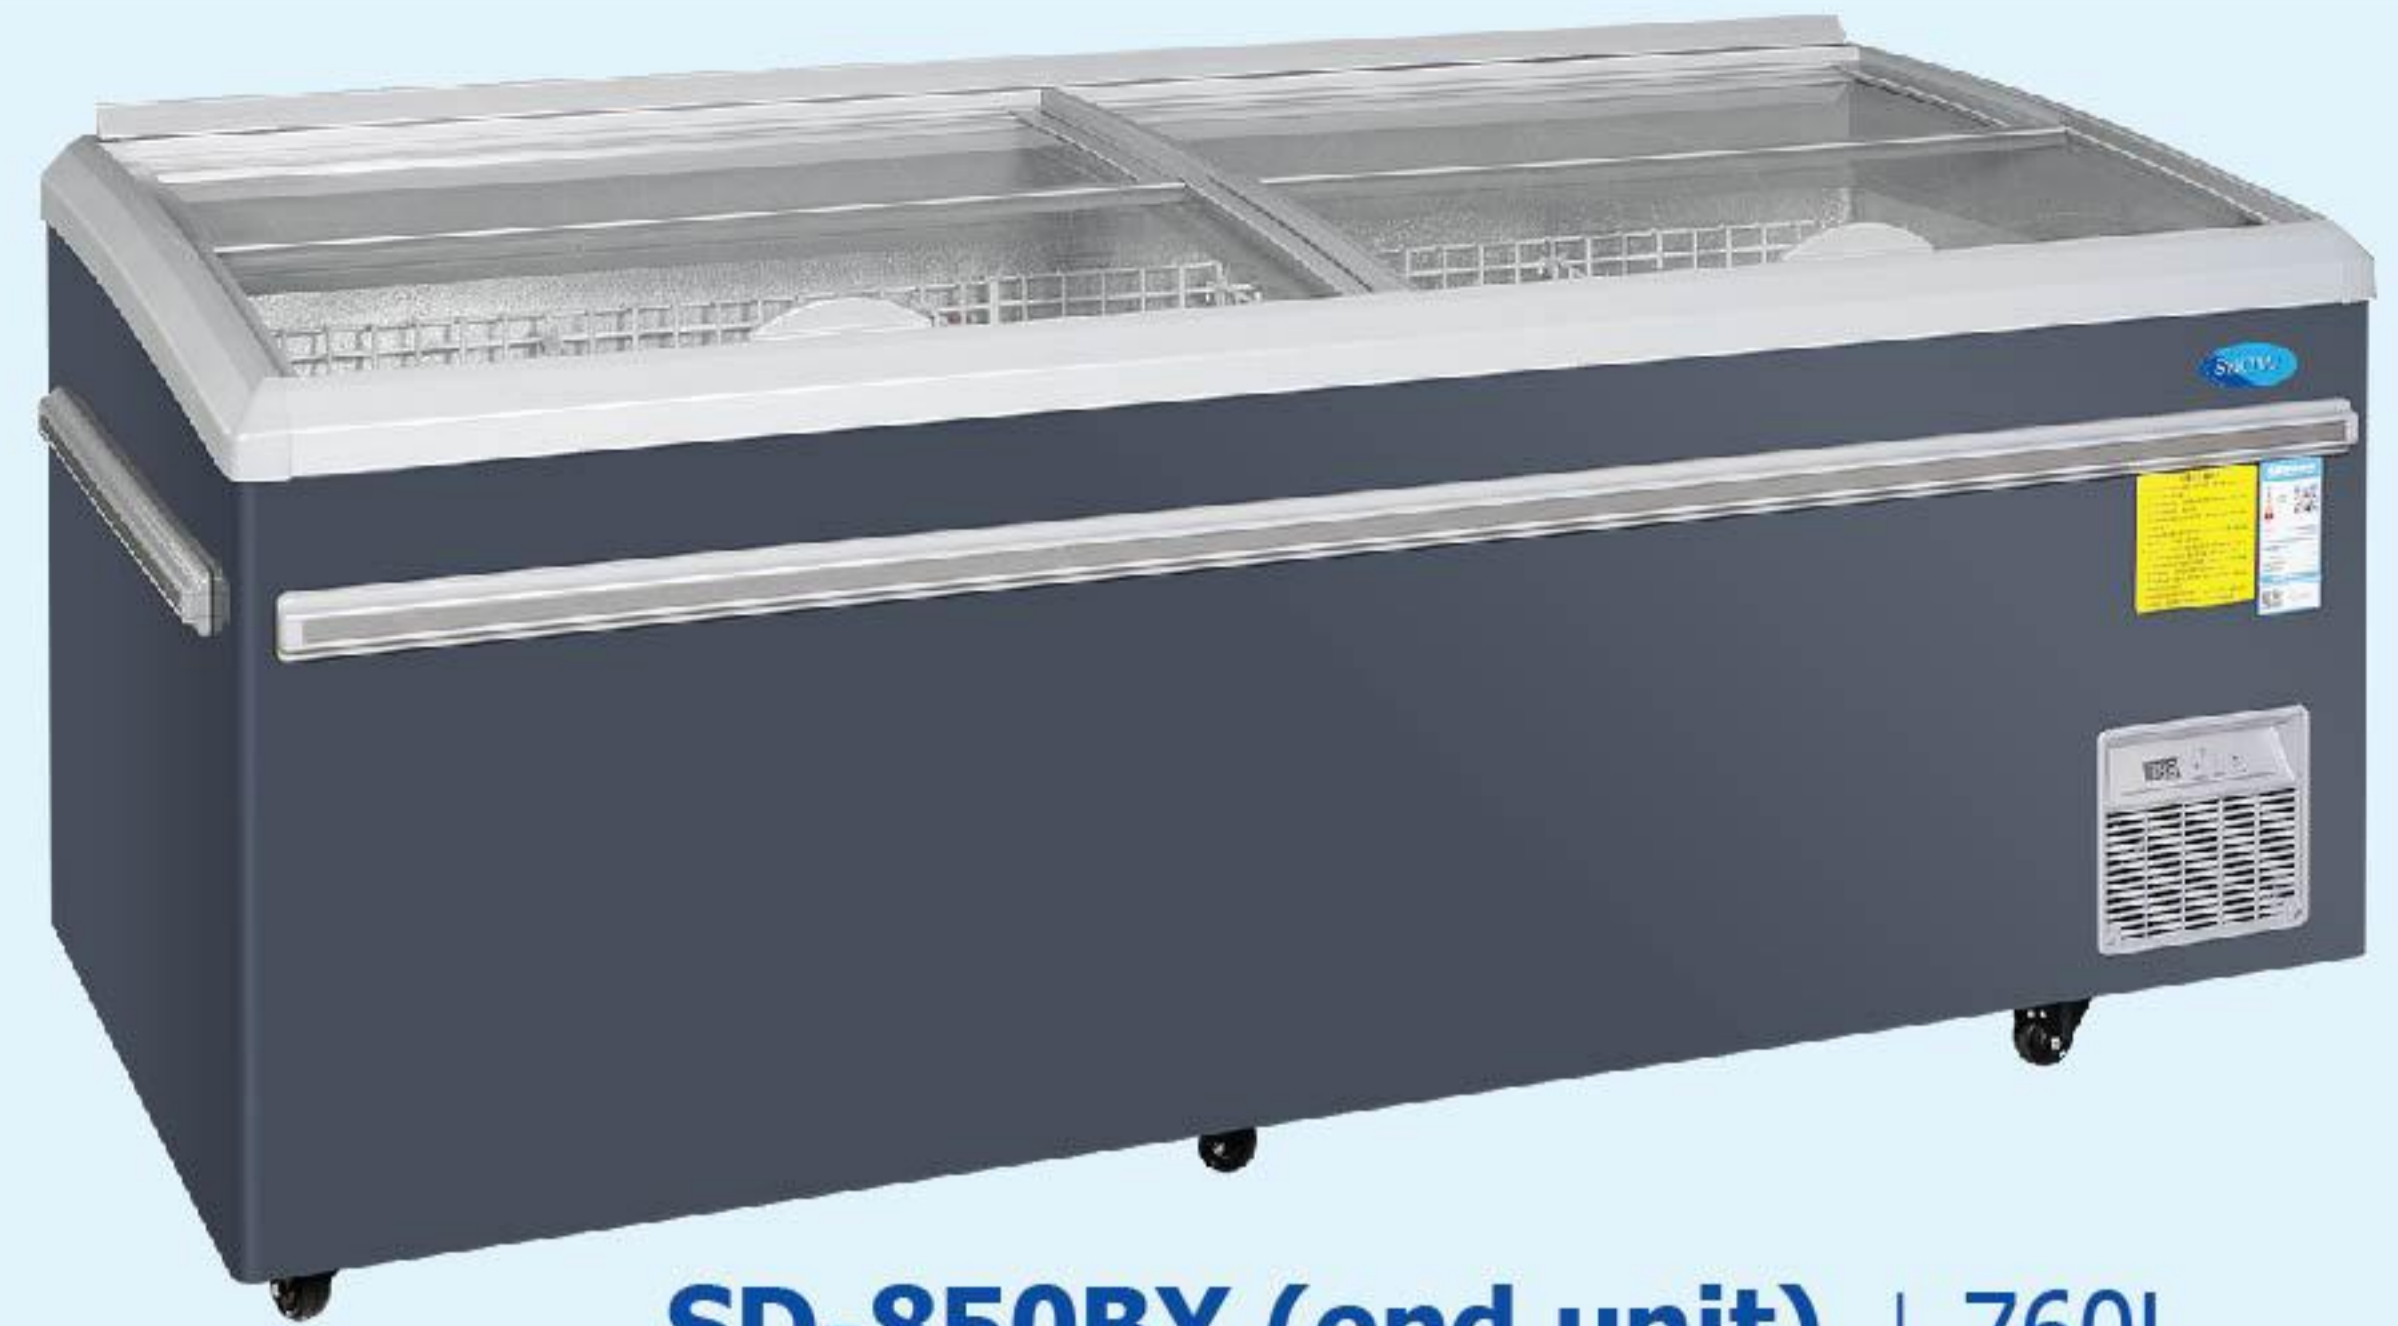

CSQ1212T | 4FT 255L
W1200 x D750 x H1200mm

CSQ1218T | 6FT 395L
W1800 x D750 x H1200mm

❄️ SALAD SHOWCASE ❄️

SN-SALAD-1200 | 5 x 1/4 GN
W1200 X D335 X H447mm

❄️ SUSHI SHOWCASE ❄️

SN-SUSHI-42 | 4 x 1/3 GN
W1177 X D420 X H265mm

SN-SUSHI-132 | 5 x 1/2 GN
W1800 X D420 X H265mm

❄️ **AUTO DEFROST ISLAND FREEZER** ❄️

SD-900BY-ADF (6.5 feet) | 860L
W2000 x D850 x H850mm

SD-1100BY-ADF (8 feet) | 1060L
W2500 x D850 x H850mm

SD-850BY (end unit) | 760L
W1900 x D850 x H790mm

Optional Shelving Available

**SD-900BY-ADF (6.5 feet) /
SD-1100BY-ADF (8 feet)**

SD-850BY-ADF (End Unit)

❄️ **MANUAL DEFROST ISLAND FREEZER** ❄️

SD-600BY | 600L
W1650 x D757 x H837mm

SD-500BY | 500L
W1475 x D757 x H837mm
SD-700BY | 700L
W2000 x D757 x H837mm