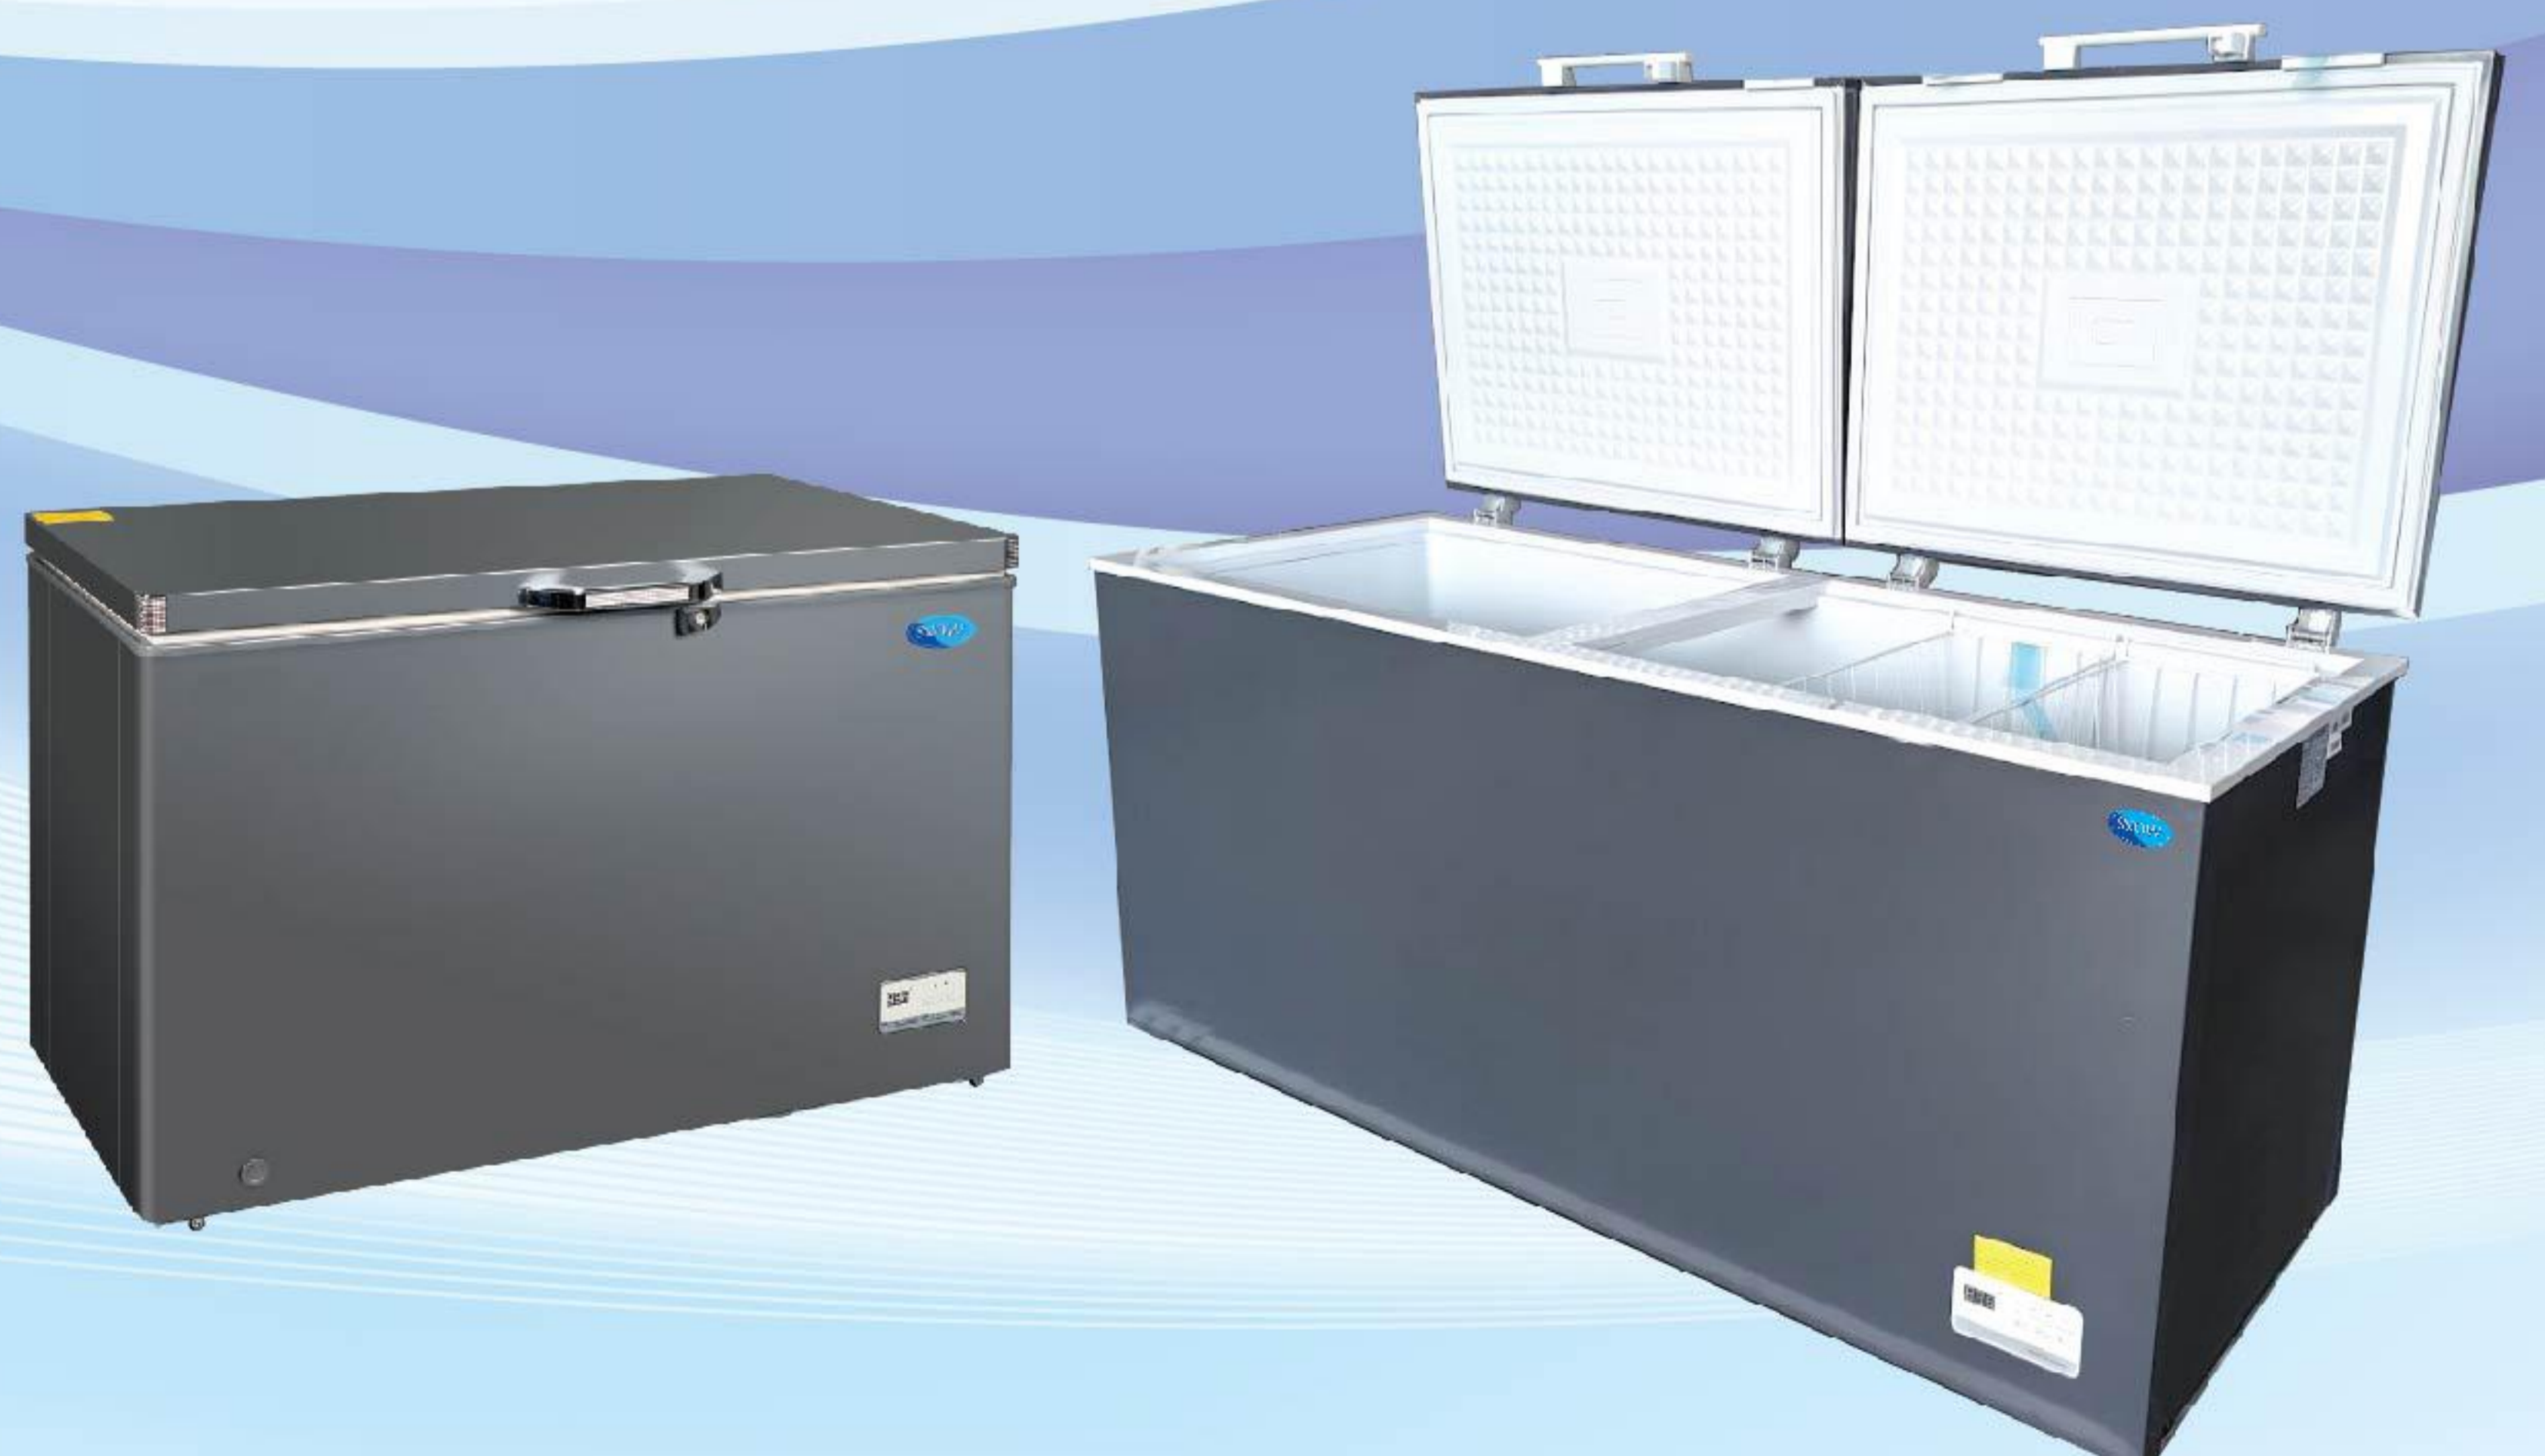

(1 DOOR)

UF-428-40 | 408L
W1356 x D670 x H880mm

UF-250-60 | 200L
W956 x D670 x H858mm

(2 DOOR)

UF-528-40 | 518L
W1683 x D670 x H880mm

UF-350-60 | 300L
W1292 x D670 x H858mm

❄️ CAKE SHOWCASE CHILLER ❄️

CSR1209T | 3FT 150L
W900 x D750 x H1200mm