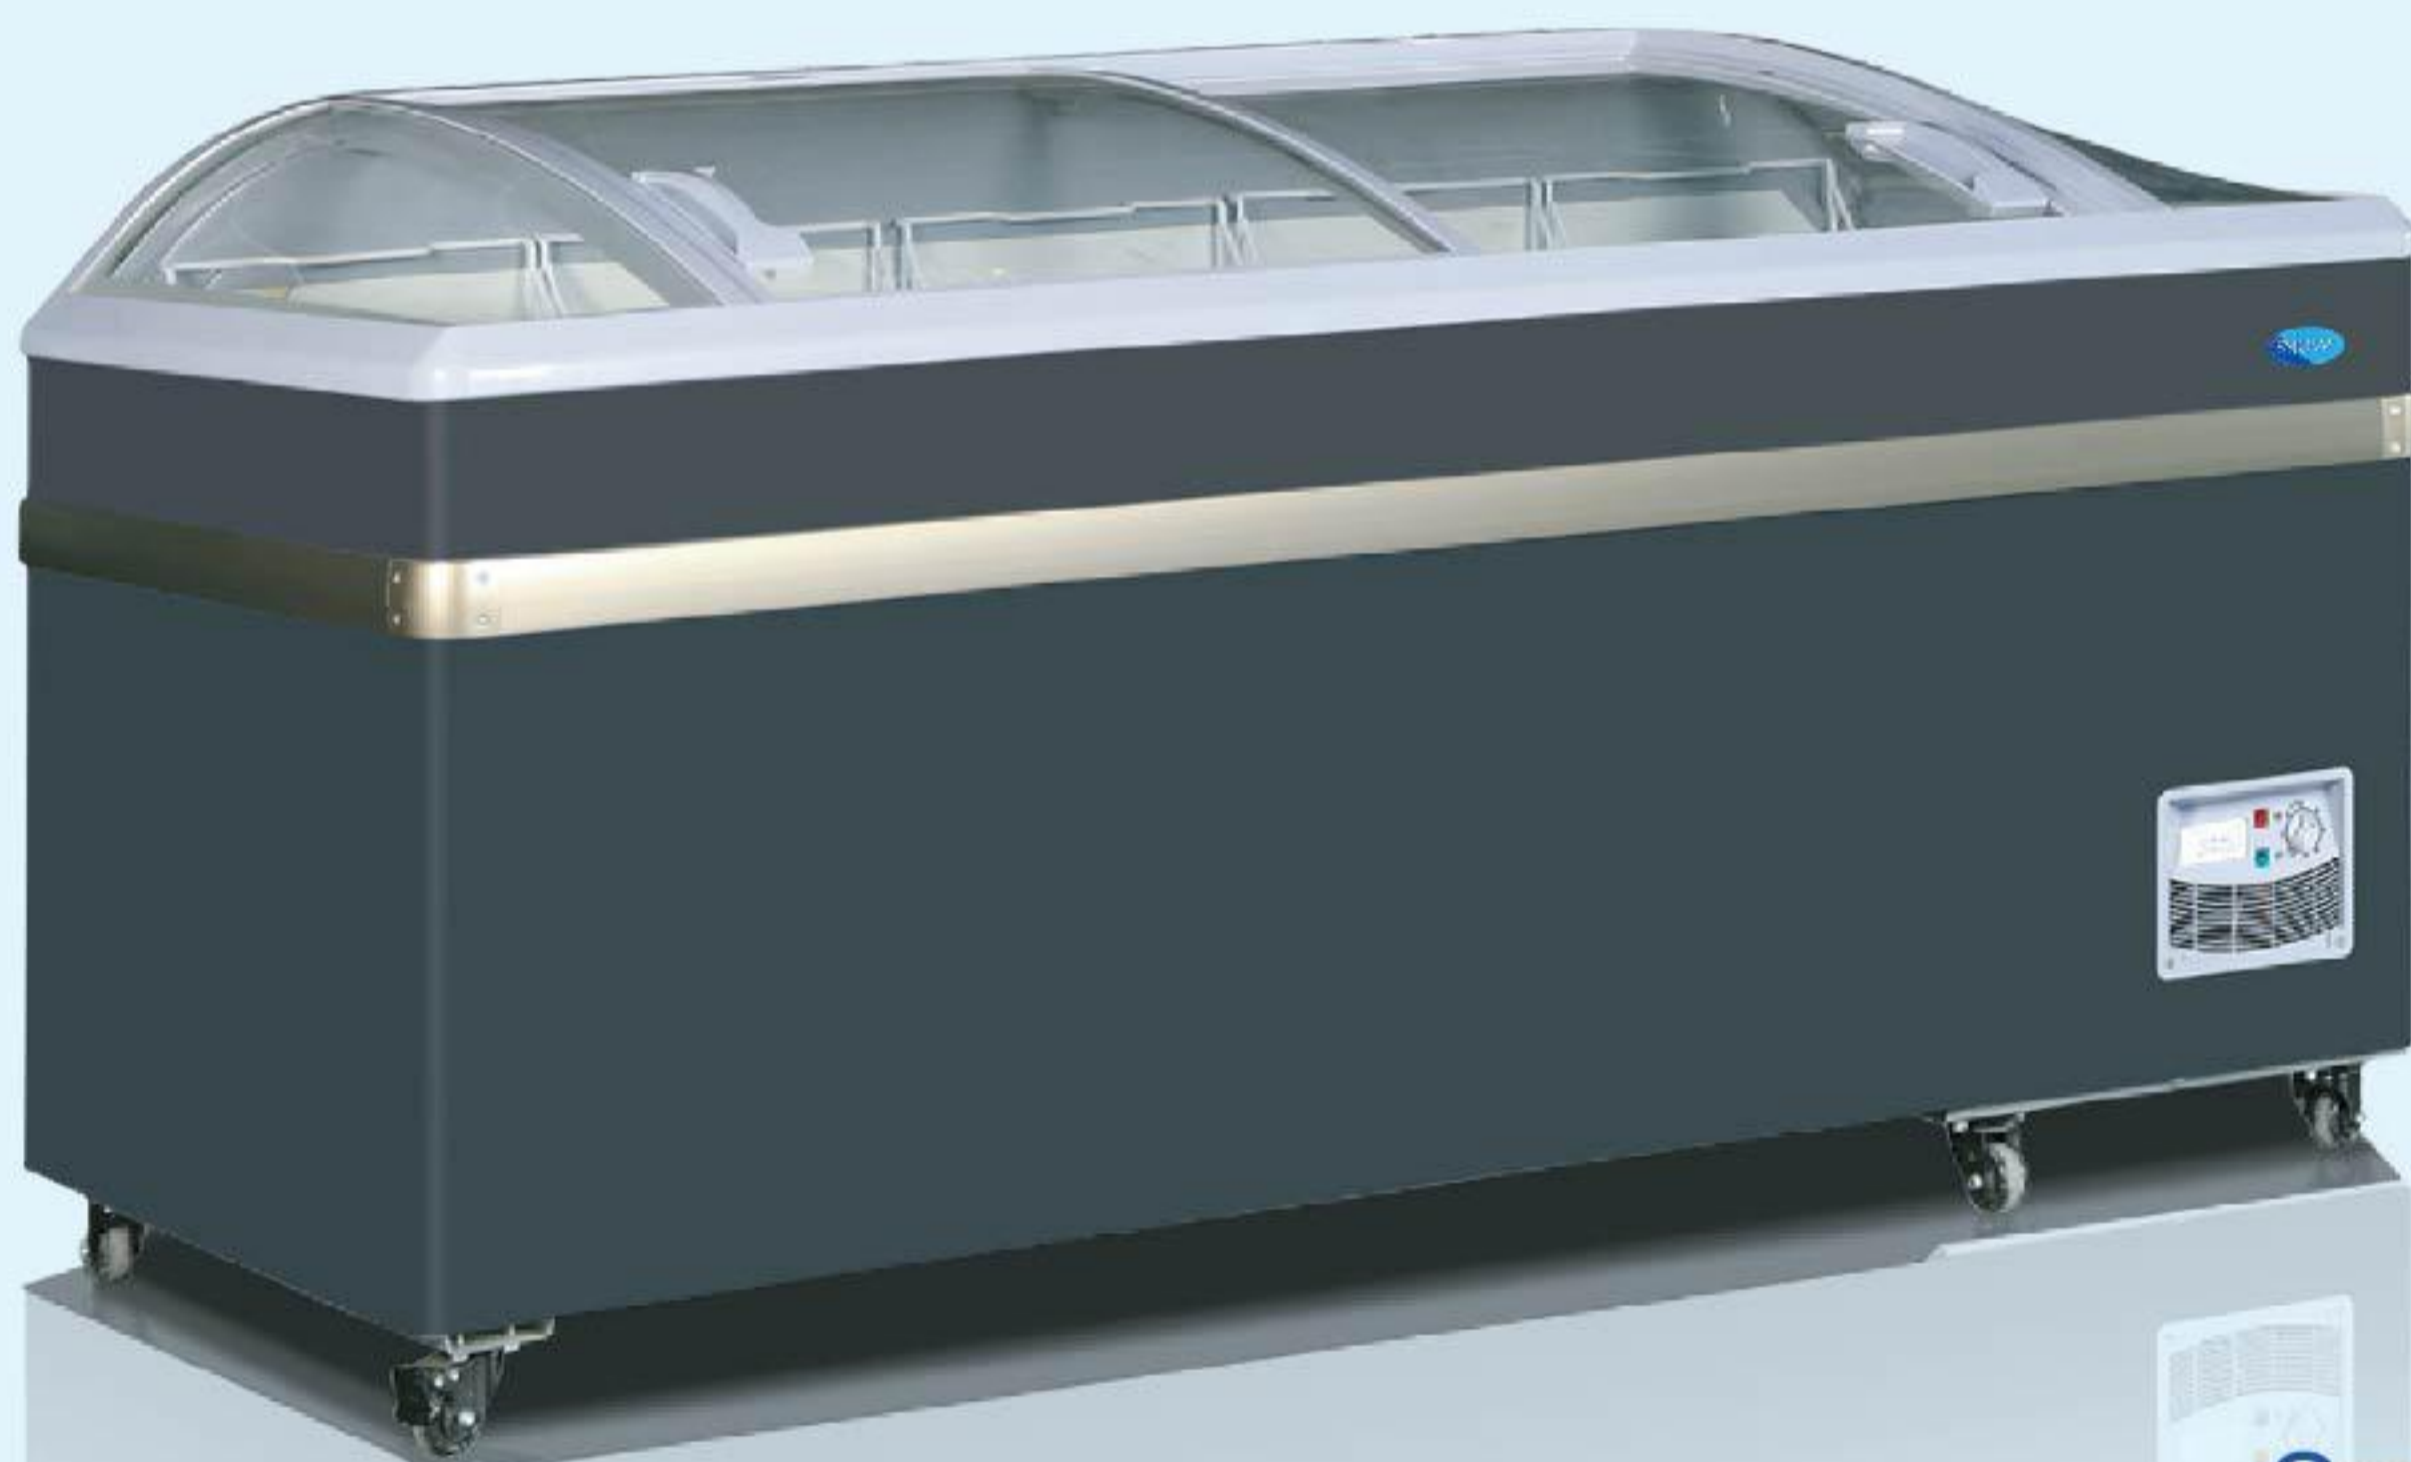

SN-SUSHI-132 | 5 x 1/2 GN
W1800 X D420 X H265mm

❄️ **AUTO DEFROST ISLAND FREEZER** ❄️

SD-900BY-ADF (6.5 feet) | 860L
W2000 x D850 x H850mm

SD-1100BY-ADF (8 feet) | 1060L
W2500 x D850 x H850mm

SD-850BY (end unit) | 760L
W1900 x D850 x H790mm

Optional Shelving Available

**SD-900BY-ADF (6.5 feet) /
SD-1100BY-ADF (8 feet)**

SD-850BY-ADF (End Unit)

❄️ **MANUAL DEFROST ISLAND FREEZER** ❄️

SD-600BY | 600L
W1650 x D757 x H837mm

SD-500BY | 500L
W1475 x D757 x H837mm
SD-700BY | 700L
W2000 x D757 x H837mm